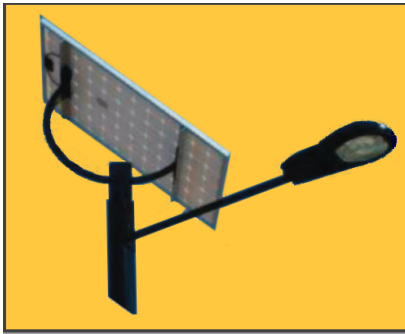

SSL Solar Lights - *Grid Smart*TM

Solar Powered Grid-Tie System - Turn-Key Assembly, Ready to Install
Single and Dual 70 Watt to 300 Watt Induction Lights

175 Watt Mono-Crystalline Solar Modules
SSL Patented Architectural Mount - withstands 130+mph winds

- Top of the Pole Mount Design Supports 1 to 3 Modules
- Field Adjustable For Optimum Array Mounting Angles
- 3/16" Gage Steel
- Mounts on SSL 5"x5" Pole, Other Mounts Available
- 2" x 1/4" Wall x 4' Mounting Arm, Other Lengths Available

SSL 5"x5"x5/16" Wall Steel Pole with Tenon and Anchor Bolts
70 to 300 Watt Cobra Head Induction Light, Shoe Box Option

Grid Smart Energy Management System

- Micro-Inverter Converts Module DC Output to 208/240VAC
- UL 1741 Compliant
- Each Optional Web Box Can Manage & Monitor 170 Lights
- Temperature Compensating Controllers, MPPT Options
- Optional Battery Backup and Shelf for Other Equipment

Note - Entire Assembly (accept module frames) can be optionally powder coated in any PMS color!

Grid Smart System - Base Models include 4 foot light arm. Pole is optional

Base Model No.	Modules	Module Voltage	Light & Grid-Tie Voltage	Lights
GS1750000701	1	24 VDC Nominal	208 and 240 VAC	Single 70 Watt-Type III
GS3500000701	2	24 VDC Nominal	208 and 240 VAC	Single 70 Watt-Type III
GS5250000701	3	24 VDC Nominal	208 and 240 VAC	Single 70 Watt-Type III
GS1750000702	1	24 VDC Nominal	208 and 240 VAC	Dual 70 Watt-Type III
GS3500000702	2	24 VDC Nominal	208 and 240 VAC	Dual 70 Watt-Type III
GS5250000702	3	24 VDC Nominal	208 and 240 VAC	Dual 70 Watt-Type III