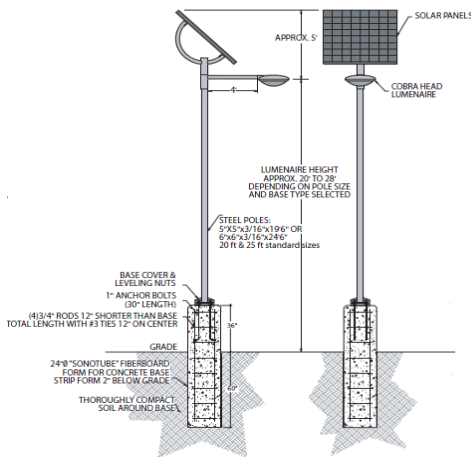

SSL Solar Lights - *Grid Smart*TM

Solar Powered Grid-Tie System - Turn-Key Assembly, Ready to Install
Single and Dual 70 Watt to 300 Watt Induction Lights

175 Watt Mono-Crystalline Solar Modules
SSL Patented Architectural Mount - withstands 130+mph winds

- Top of the Pole Mount Design Supports 1 to 3 Modules
- Field Adjustable For Optimum Array Mounting Angles
- 3/16" Gage Steel
- Mounts on SSL 5"x5" Pole, Other Mounts Available
- 2" x 1/4" Wall x 4' Mounting Arm, Other Lengths Available

SSL 5"x5"x5/16" Wall Steel Pole with Tenon and Anchor Bolts
70 to 300 Watt Cobra Head Induction Light, Shoe Box Option

Grid Smart Energy Management System

- Micro-Inverter Converts Module DC Output to 208/240VAC
- UL 1741 Compliant
- Each Optional Web Box Can Manage & Monitor 170 Lights
- Temperature Compensating Controllers, MPPT Options
- Optional Battery Backup and Shelf for Other Equipment

Note - Entire Assembly (accept module frames) can be optionally powder coated in any PMS color!

Grid Smart System - Base Models include 4 foot light arm. Pole is optional

Base Model No.	Modules	Module Voltage	Light & Grid-Tie Voltage	Lights
GS1750000701	1	24 VDC Nominal	208 and 240 VAC	Single 70 Watt-Type III
GS3500000701	2	24 VDC Nominal	208 and 240 VAC	Single 70 Watt-Type III
GS5250000701	3	24 VDC Nominal	208 and 240 VAC	Single 70 Watt-Type III
GS1750000702	1	24 VDC Nominal	208 and 240 VAC	Dual 70 Watt-Type III
GS3500000702	2	24 VDC Nominal	208 and 240 VAC	Dual 70 Watt-Type III
GS5250000702	3	24 VDC Nominal	208 and 240 VAC	Dual 70 Watt-Type III