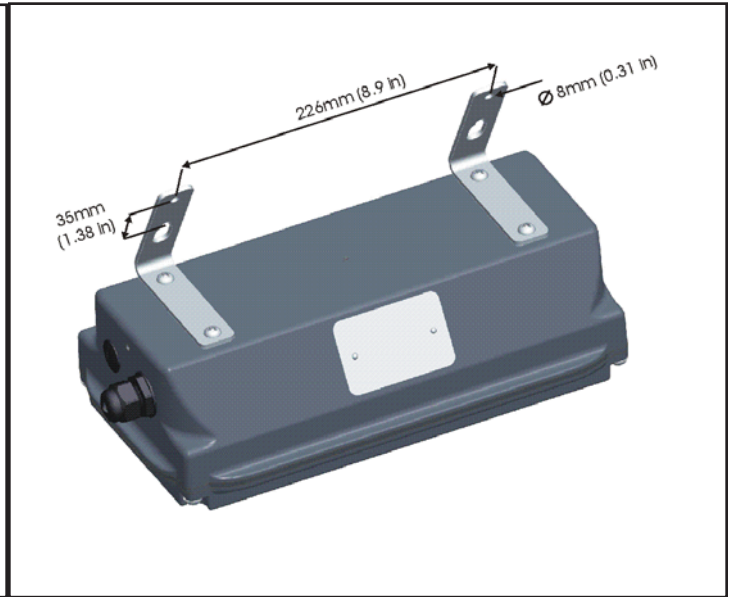

DuroSite™ LED Wallpack / Bulkhead Mounting Bracket Options

Shown with 30 degree mount bracket