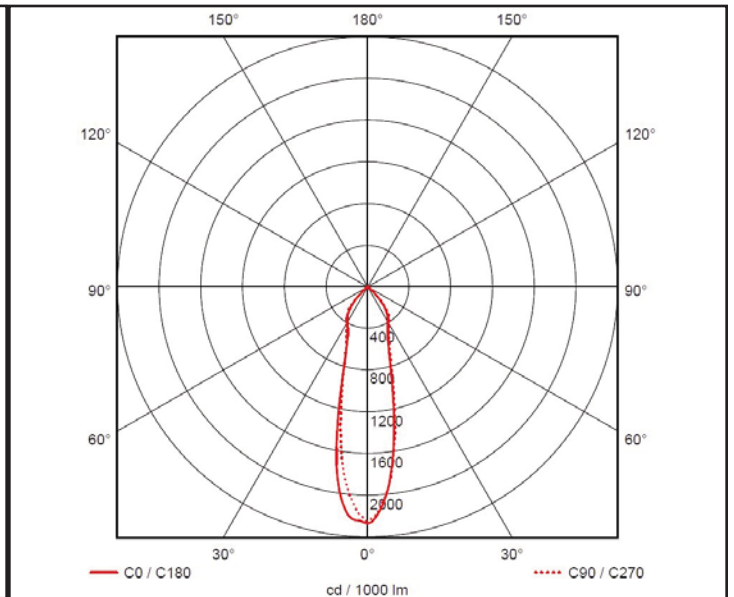

DuroSite™ LED Wallpack / Bulkhead Polar Diagrams

Wide Optic

Dialight reserves the right to make changes at any time in order to supply the best product possible.

The most current version of this document will always be available at:

www.dialight.com/Assets/Brochures_And_Catalogs/Illumination/MDEXWPXW001.pdf

MDEXWPXW001_A