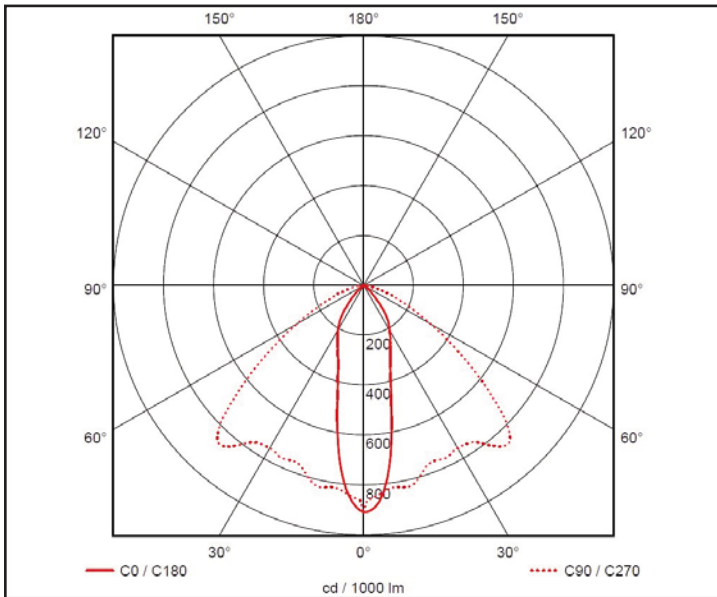

DuroSite™ LED Wallpack / Bulkhead Polar Diagrams

Oval Optic

Dialight reserves the right to make changes at any time in order to supply the best product possible.

The most current version of this document will always be available at:

www.dialight.com/Assets/Brochures_And_Catalogs/Illumination/MDEXWPXW001.pdf

MDEXWPXW001_A