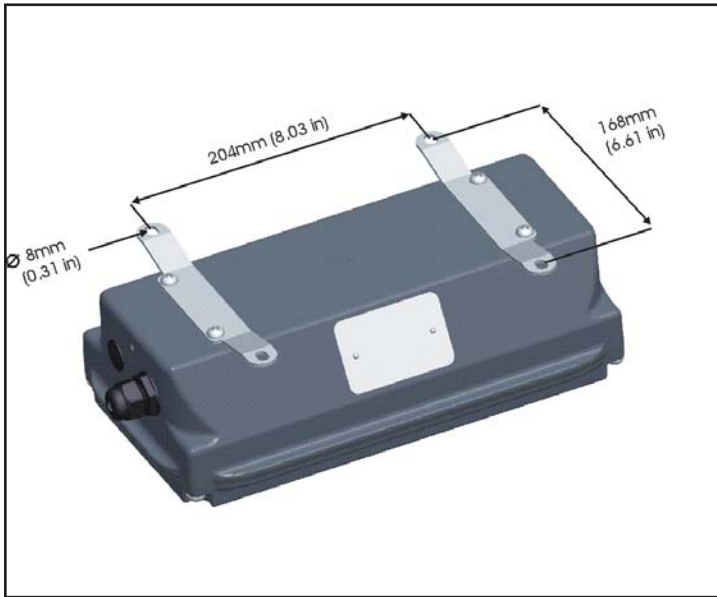

DuroSite™ LED Wallpack / Bulkhead Mounting Bracket Options

Shown with flush mount bracket