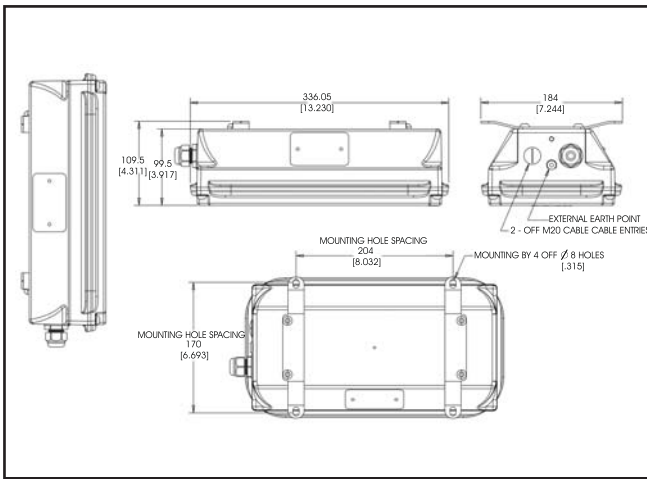

## DuroSite™ LED Wallpack / Bulkhead Luminaire

Dimensions in mm [Inches]

### Mechanical Information:

- Fixture Weight:** 4.3 kg (9.5 lb)
- Cable Entry:** Two M20 x 1.5 drilled and tapped
- Entry plugs:** 1 IP rated blank plug  
1 IP rated M20 gland